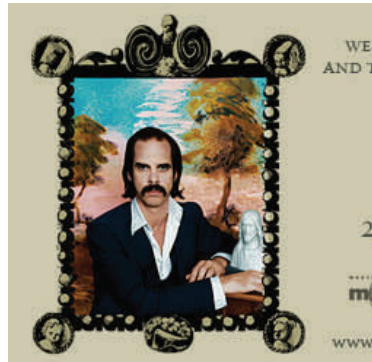

WESTERN AUSTRALIAN MUSEUM - PERTH
AND THE ARTS CENTRE MELBOURNE PRESENT
NICK CAVE
THE EXHIBITION
23 MAY - 19 JULY 2009
www.museum.wa.gov.au/exhibitions/nickcave

Annual Gallery Sponsors

The West Australian